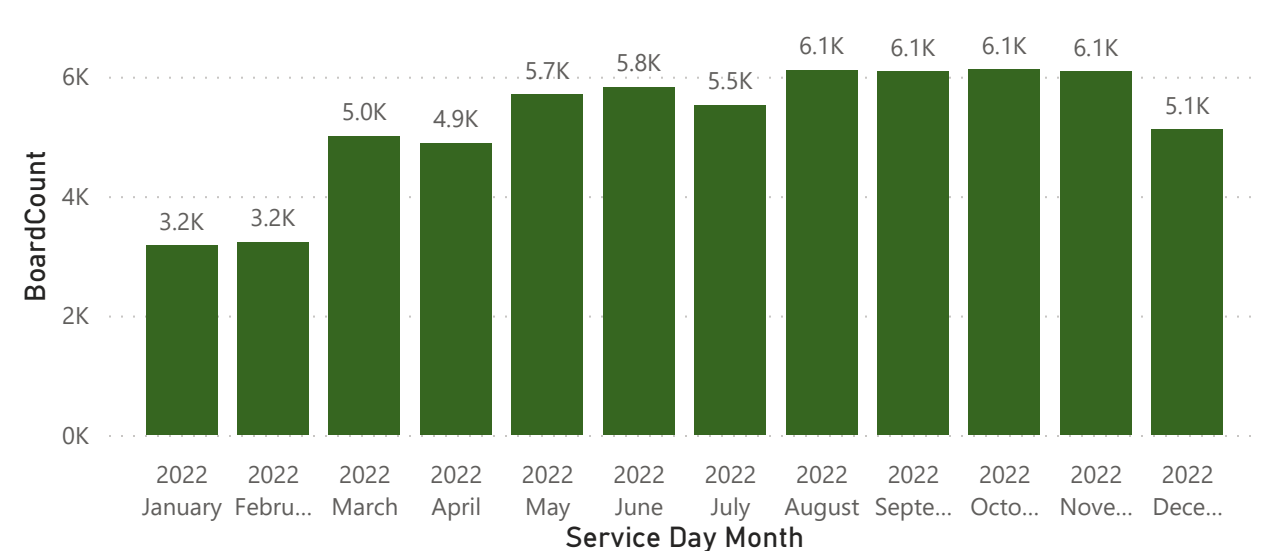

2023 Codiac Ridership Analysis September 2023

2023 Boards (On) to date

2022 Boards (On)

September 2023 numbers are up approximately 2800 over September 2022.

- Daily average riders continue to increase.
- September numbers are the highest 1 month numbers seen so far.
- Page 3 map still shows Patricia drive route. We will update it once it is available.

Board Count by Month 2023

Green - 100+ Yellow - 10 - 99 Red 1-9

Board Count by Year and Month 2022

YTD Days Serviced

Board Count by Stop Name and Average Daily Board Count to date

Top 25 Stops

StopName	BoardCount
1110 Main	21559
720 Coverdale	11002
Cleveland/Pinewood	2880
Coverdale / Wedgewood	2126
Trites / Sussex	1780
Whitepine / Trites	1630
Coverdale / Crystal	1553
Coverdale / Pine Glen	1494
Highfield / Gordon	1373
1167 Main	1362
438 Coverdale	1250
Main / Vaughan Harvey	1136
40 Weldon	1072
Coverdale / Biggs	982
683 Coverdale	850
402 Coverdale	757
710 Coverdale	659
Gunningsville / Hillsborough	622
529 Whitepine	614
334 Coverdale	581
Pinewood / Pine Glen	554
391 Coverdale	497
Whitepine / Lawson	452
528 Pinewood	430
Sussex / Trites	417
Total	64196

2023 to date
Average Riders
per day by board counts

2022 - 172
YTD 2023 - 241

Stops showing 0 board counts does not indicate the route is not successful. Other stop counts in the area on that route should be considered before that conclusion.