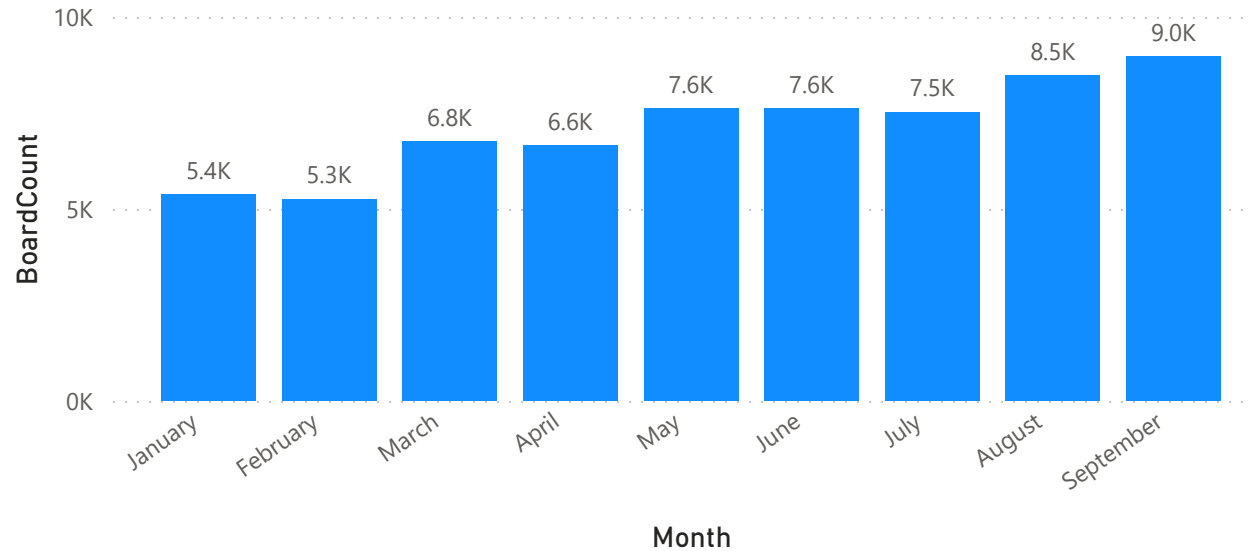

2023 Codiac Ridership Analysis September 2023

2023 Boards (On) to date

2022 Boards (On)

September 2023 numbers are up approximately 2800 over September 2022.

- Daily average riders continue to increase.
- September numbers are the highest 1 month numbers seen so far.
- Page 3 map still shows Patricia drive route. We will update it once it is available.

Board Count by Month 2023

Green - 100+ Yellow - 10 - 99 Red 1-9

Board Count by Year and Month 2022

YTD Days Serviced

Board Count by Stop Name and Average Daily Board Count to date

Top 25 Stops

StopName	BoardCount
1110 Main	21559
720 Coverdale	11002
Cleveland/Pinewood	2880
Coverdale / Wedgewood	2126
Trites / Sussex	1780
Whitepine / Trites	1630
Coverdale / Crystal	1553
Coverdale / Pine Glen	1494
Highfield / Gordon	1373
1167 Main	1362
438 Coverdale	1250
Main / Vaughan Harvey	1136
40 Weldon	1072
Coverdale / Biggs	982
683 Coverdale	850
402 Coverdale	757
710 Coverdale	659
Gunningsville / Hillsborough	622
529 Whitepine	614
334 Coverdale	581
Pinewood / Pine Glen	554
391 Coverdale	497
Whitepine / Lawson	452
528 Pinewood	430
Sussex / Trites	417
Total	64196

2023 to date
Average Riders
per day by board counts

2022 - 172
YTD 2023 - 241

Stops showing 0 board counts does not indicate the route is not successful. Other stop counts in the area on that route should be considered before that conclusion.