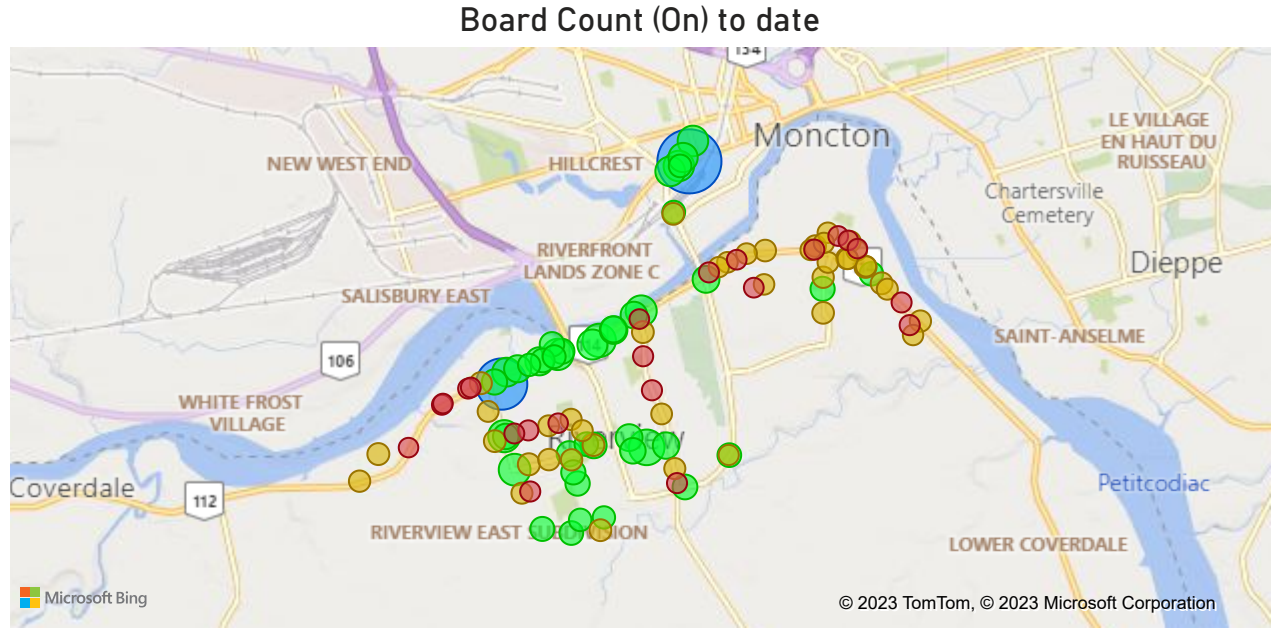

2023 Codiac Ridership Analysis September 2023

2023 Boards (On) to date

2022 Boards (On)

September 2023 numbers are up approximately 2800 over September 2022.

- Daily average riders continue to increase.
- September numbers are the highest 1 month numbers seen so far.
- Page 3 map still shows Patricia drive route. We will update it once it is available.

Board Count by Month 2023

Green - 100+ Yellow - 10 - 99 Red 1-9

Board Count by Year and Month 2022

YTD Days Serviced

Board Count by Stop Name and Average Daily Board Count to date

Top 25 Stops

StopName	BoardCount
1110 Main	21559
720 Coverdale	11002
Cleveland/Pinewood	2880
Coverdale / Wedgewood	2126
Trites / Sussex	1780
Whitepine / Trites	1630
Coverdale / Crystal	1553
Coverdale / Pine Glen	1494
Highfield / Gordon	1373
1167 Main	1362
438 Coverdale	1250
Main / Vaughan Harvey	1136
40 Weldon	1072
Coverdale / Biggs	982
683 Coverdale	850
402 Coverdale	757
710 Coverdale	659
Gunningsville / Hillsborough	622
529 Whitepine	614
334 Coverdale	581
Pinewood / Pine Glen	554
391 Coverdale	497
Whitepine / Lawson	452
528 Pinewood	430
Sussex / Trites	417
Total	64196

2023 to date
Average Riders
per day by board counts

2022 - 172
YTD 2023 - 241

Stops showing 0 board counts does not indicate the route is not successful. Other stop counts in the area on that route should be considered before that conclusion.

Lowest 25 Stops

StopName	BoardCount
128 Leonard	0
30 Darwin	0
750 Hillsborough	0
866 Coverdale	0
Avondale / Nowlan	0
Coverdale / Branden	0
Darwin / Avondale	0
Nowlan / Point Park	0
Old Coach / Hillsborough	0
Old Coach / Sanford	0
Patricia / Elmer Buck	0
Pine Glen / Glenview	0
153 Sussex	1
93 Muncey	1
Patricia / Brock	1
27 Pine Glen	2
74 Darwin	2
815 Coverdale	2
Leonard / Hillsborough	2
Coverdale / Woolridge	3
Darwin / Bloor	3
Old Coach /Leonard	3
822 Coverdale	5
103 Sussex	6
Coverdale / Townsend	6
Total	64196